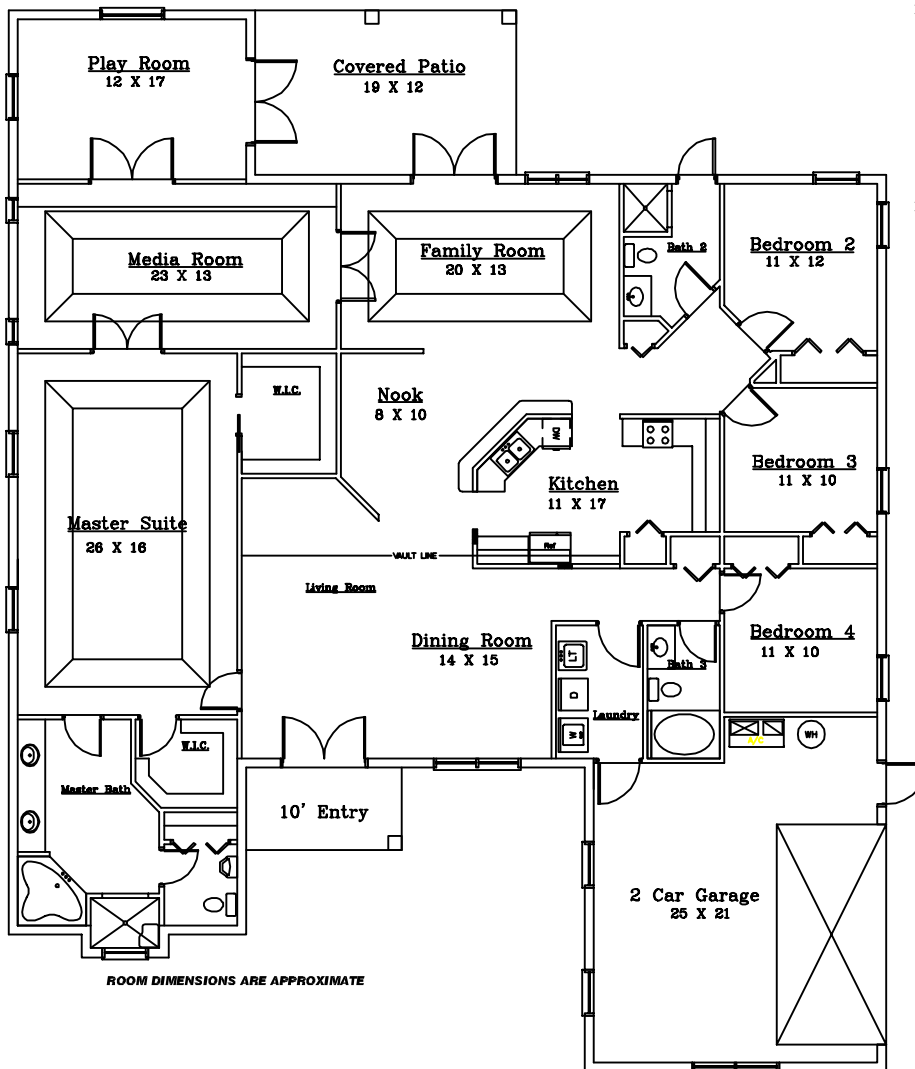

The Hamilton

Living	3,163
Garage	534
Rear Porch	228
Entry	68
Total	3,993

ROOM DIMENSIONS ARE APPROXIMATE

HOUSE CRAFT HOMES, L.L.C.

12501 U.S. HIWAY 441, ALACHUA, FL. 32615

PHONE 386-462-5323 FAX 386-462-1509 CRC 058087